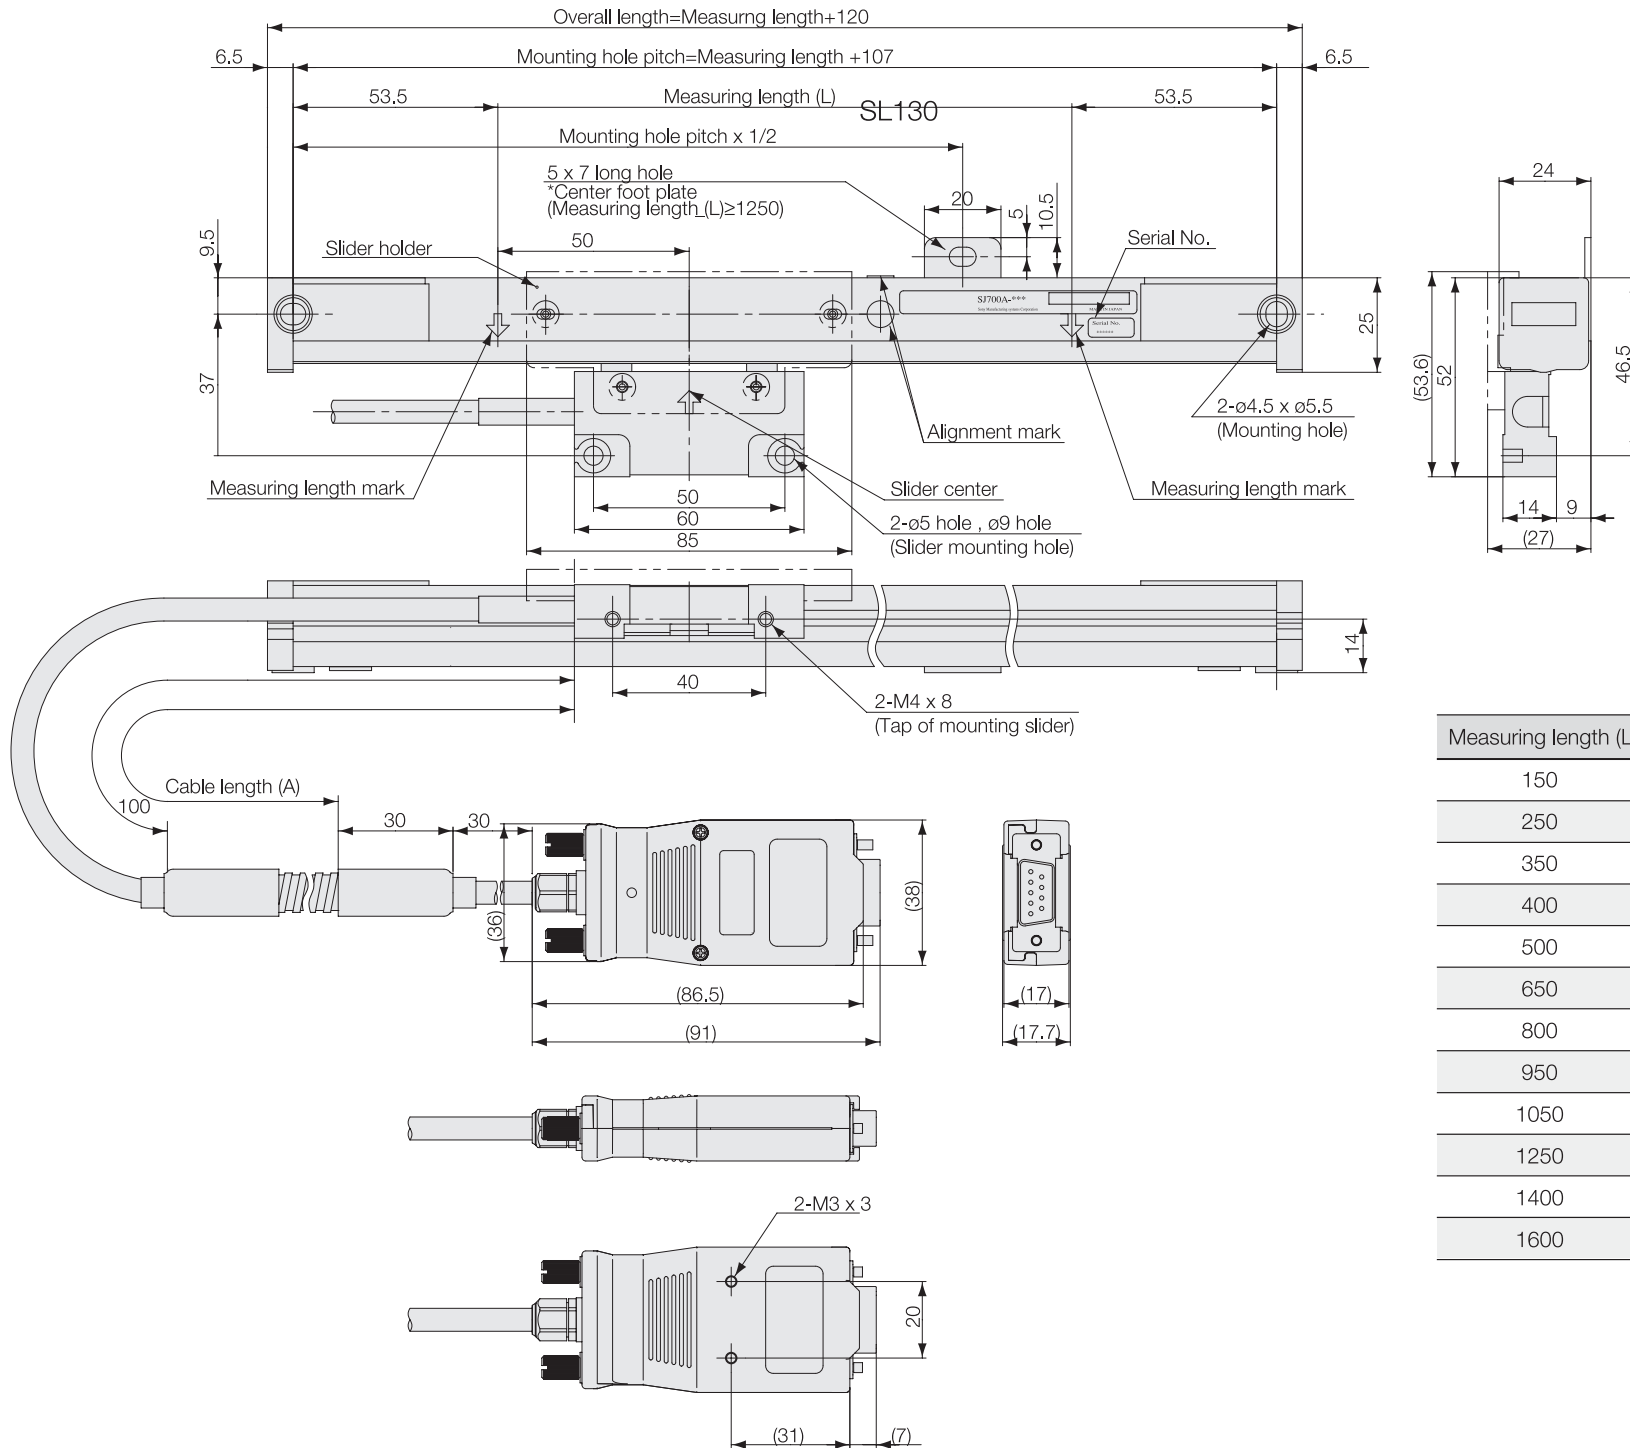

Dimensions

Measuring length (L)	Cable length (A)
150	3000
250	
350	
400	
500	
650	5000
800	
950	
1050	
1250	
1400	
1600	

Unit : mm/inch