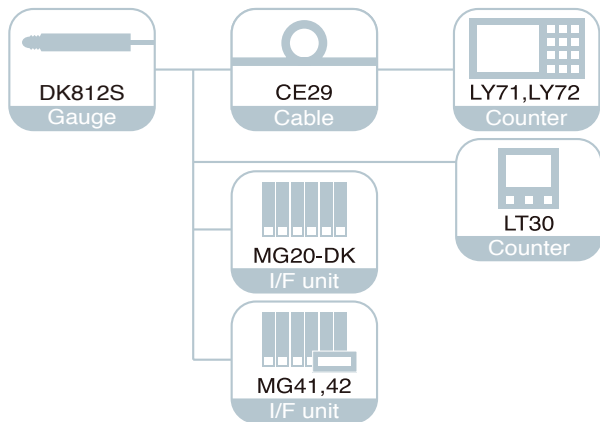

DK812SAR/DK812SAR5
DK812SBR/DK812SBR5

* Upon installation, clamp the stem.

DK812SALR/DK812SALR5
DK812SBLR/DK812SBLR5

* Upon installation, clamp the stem.

DK812SAFR/DK812SAFR5
DK812SBFR/DK812SBFR5

DK812SAFLR/DK812SAFLR5
DK812SBFLR/DK812SBFLR5

DK812SAVR/DK812SAVR5
DK812SBVR/DK812SBVR5
(Pneumatic push model)

* Upon installation, clamp the stem.

Unit: mm