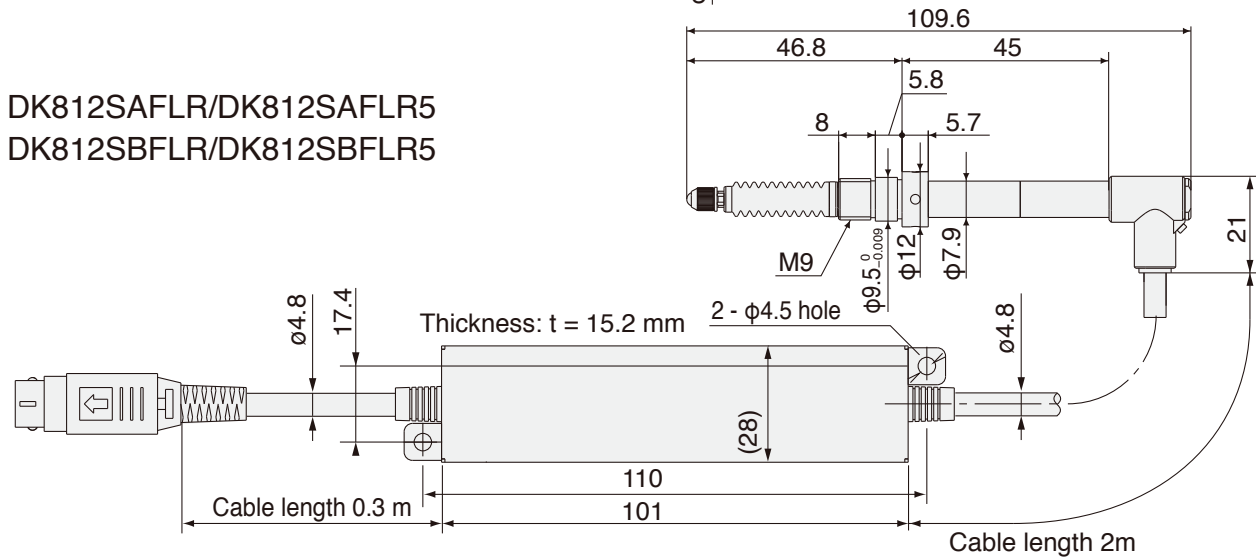

DK812SAR/DK812SAR5
DK812SBR/DK812SBR5

* Upon installation, clamp the stem.

DK812SALR/DK812SALR5
DK812SBLR/DK812SBLR5

* Upon installation, clamp the stem.

DK812SAFR/DK812SAFR5
DK812SBFR/DK812SBFR5

DK812SAFLR/DK812SAFLR5
DK812SBFLR/DK812SBFLR5

DK812SAVR/DK812SAVR5
DK812SBVR/DK812SBVR5
(Pneumatic push model)

* Upon installation, clamp the stem.

Unit: mm