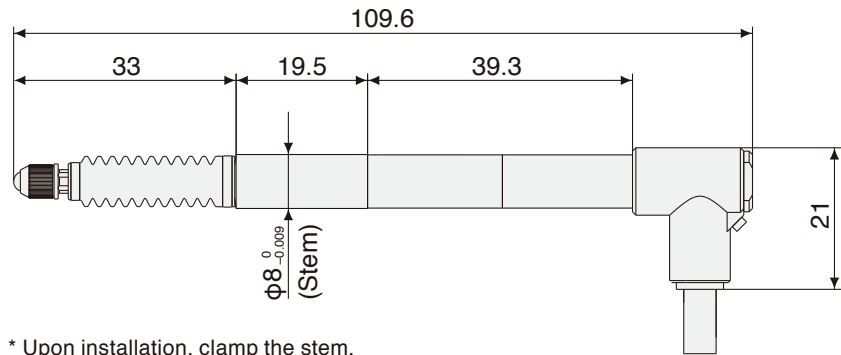

DK812SAR/DK812SAR5
DK812SBR/DK812SBR5

* Upon installation, clamp the stem.

DK812SALR/DK812SALR5
DK812SBLR/DK812SBLR5

* Upon installation, clamp the stem.

DK812SAFR/DK812SAFR5
DK812SBFR/DK812SBFR5

DK812SAFLR/DK812SAFLR5
DK812SBFLR/DK812SBFLR5

DK812SAVR/DK812SAVR5
DK812SBVR/DK812SBVR5
(Pneumatic push model)

* Upon installation, clamp the stem.

Unit: mm