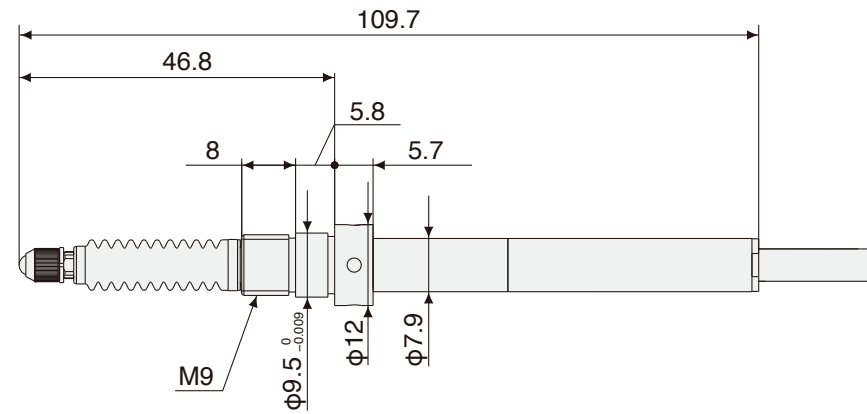

DK812SAR/DK812SAR5
DK812SBR/DK812SBR5

* Upon installation, clamp the stem.

DK812SALR/DK812SALR5
DK812SBLR/DK812SBLR5

* Upon installation, clamp the stem.

DK812SAFR/DK812SAFR5
DK812SBFR/DK812SBFR5

DK812SAFLR/DK812SAFLR5
DK812SBFLR/DK812SBFLR5

DK812SAVR/DK812SAVR5
DK812SBVR/DK812SBVR5
(Pneumatic push model)

* Upon installation, clamp the stem.

Unit: mm