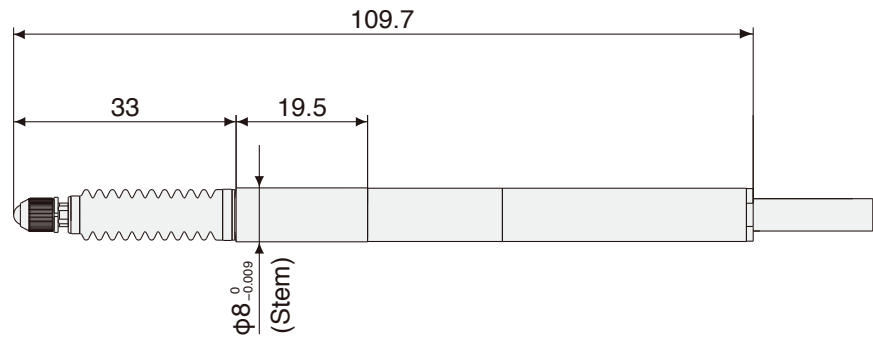

DK812SAR/DK812SAR5
DK812SBR/DK812SBR5

* Upon installation, clamp the stem.

DK812SALR/DK812SALR5
DK812SBLR/DK812SBLR5

* Upon installation, clamp the stem.

DK812SAFR/DK812SAFR5
DK812SBFR/DK812SBFR5

DK812SAFLR/DK812SAFLR5
DK812SBFLR/DK812SBFLR5

DK812SAVR/DK812SAVR5
DK812SBVR/DK812SBVR5
(Pneumatic push model)

* Upon installation, clamp the stem.

Unit: mm