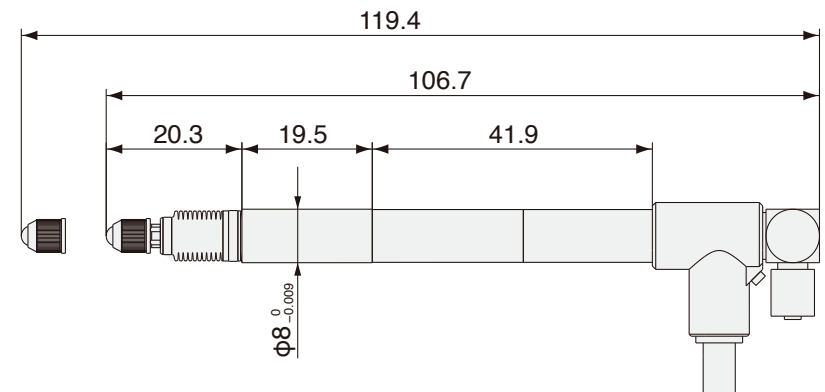

DK812SAR/DK812SAR5
DK812SBR/DK812SBR5

* Upon installation, clamp the stem.

DK812SALR/DK812SALR5
DK812SBLR/DK812SBLR5

* Upon installation, clamp the stem.

DK812SAFR/DK812SAFR5
DK812SBFR/DK812SBFR5

DK812SAFLR/DK812SAFLR5
DK812SBFLR/DK812SBFLR5

DK812SAVR/DK812SAVR5
DK812SBVR/DK812SBVR5
(Pneumatic push model)

* Upon installation, clamp the stem.

Unit: mm