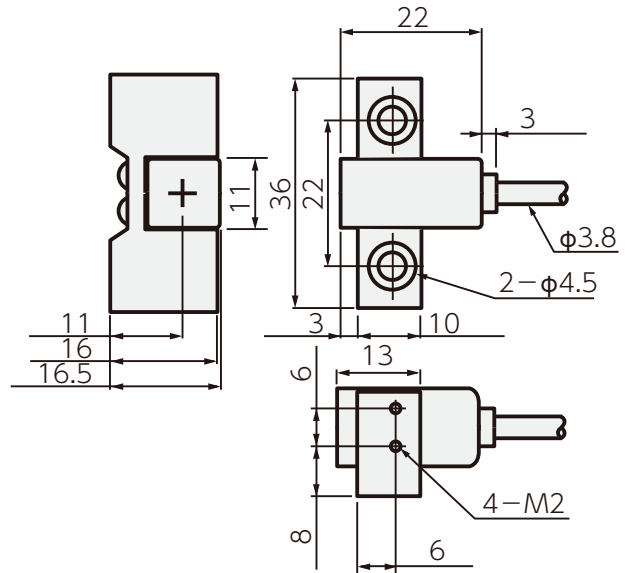

Outer dimensions

Magnet PG-104(PG-10)

Sensor PH-11/PH-100

Detector PD-10

Detector PD-100

Unit: mm